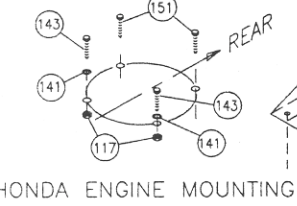

18 PARTS DRAWING

BC2401, BC2401H