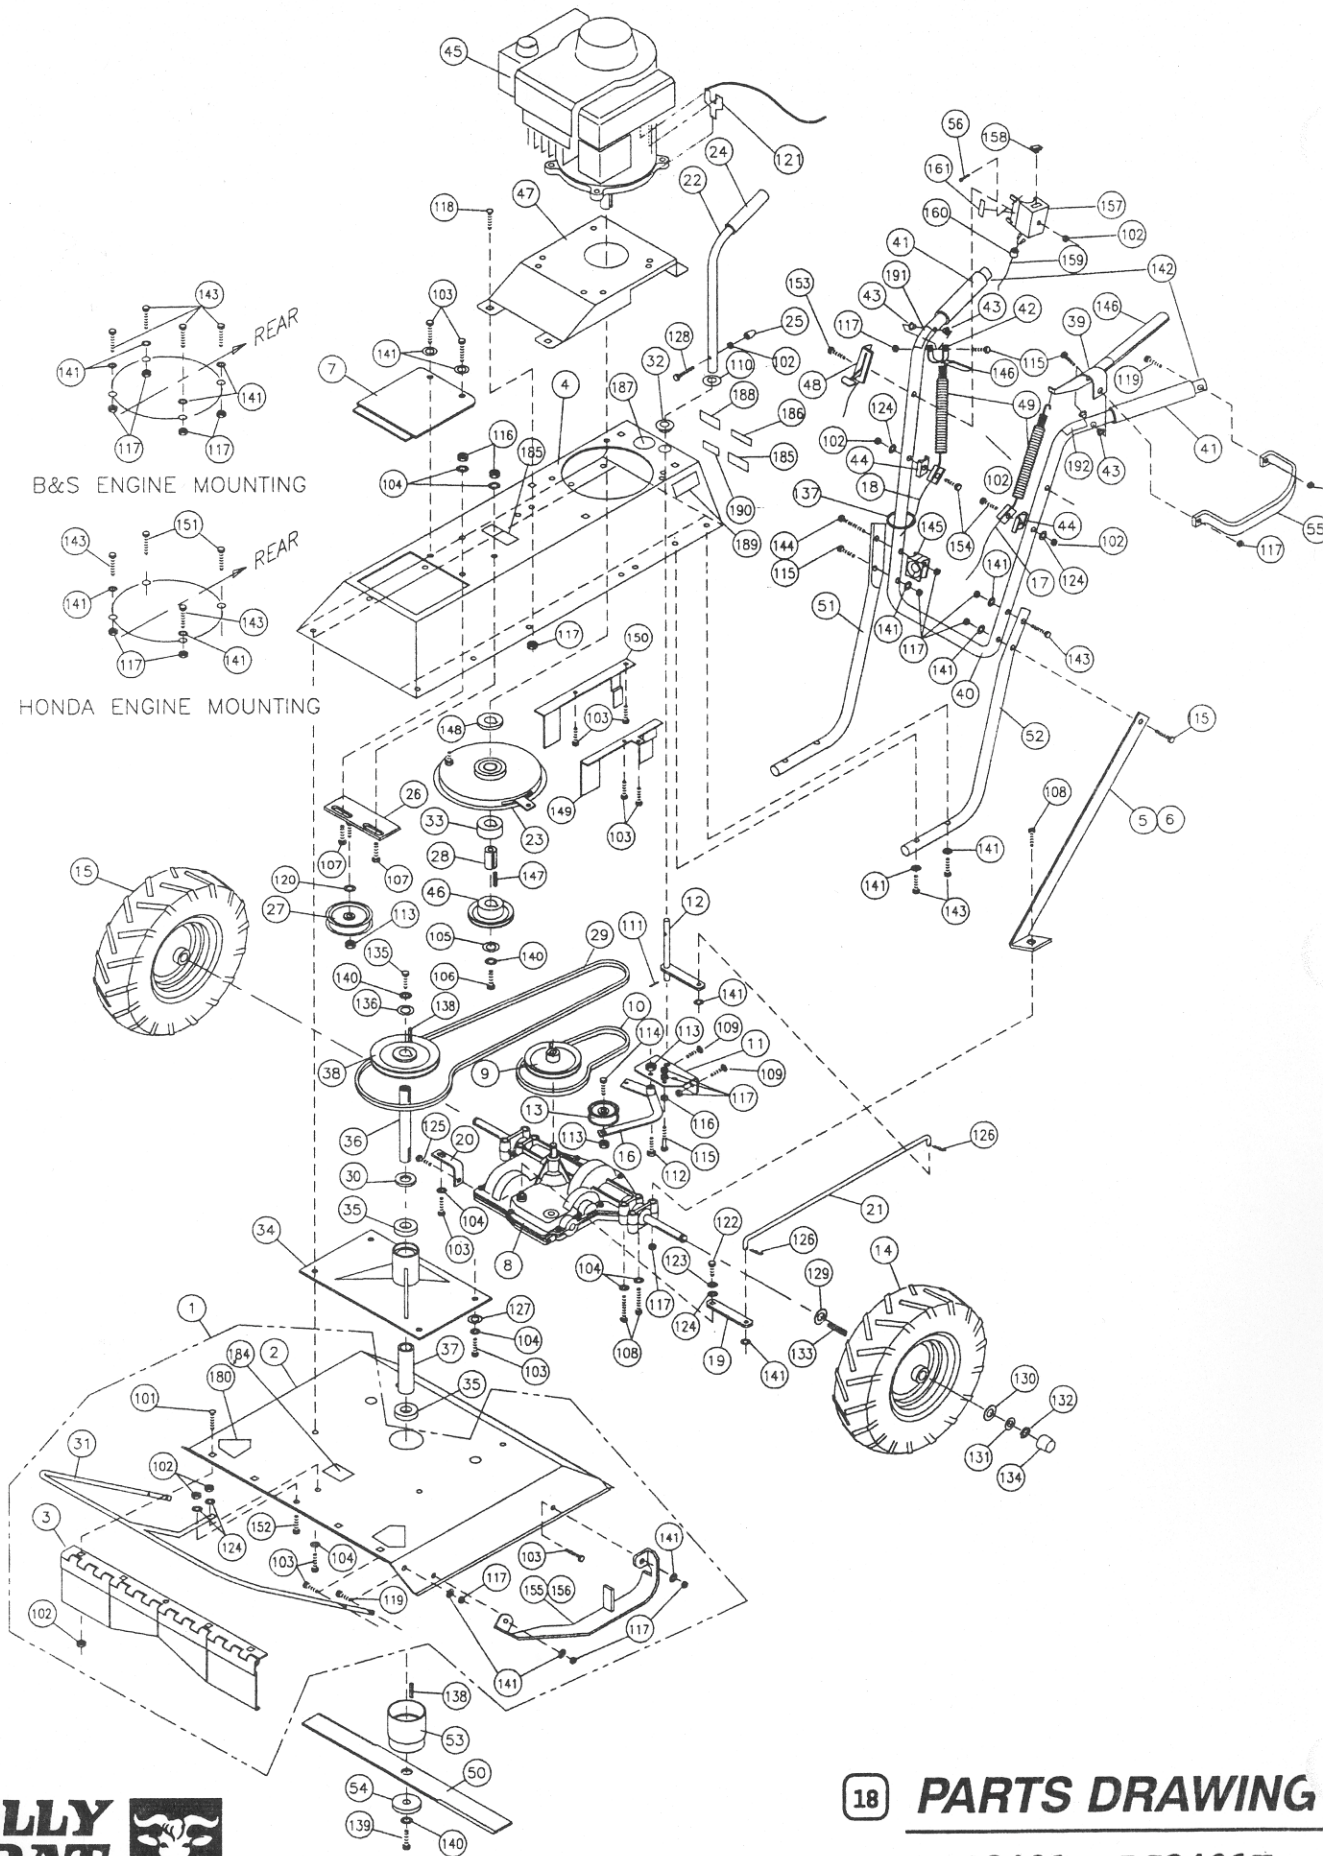

Parts List
continued from
page 9.

Item No.	Description	BC2401H Part No.	Qty.	BC2401 Part No.	Qty.
113	Nut Lock 3/8-16	*8160003	3	*8160003	3
114	Bolt Idler	800888	1	800888	1
115	Screw Cap 5/16 x 2"	*8041032	5	*8041032	5
116	Nut Jam 5/16 - 18	*8142002	3	*8142002	3
117	Nut Lock 5/16 - 18	*8160002	26	*8160002	26
118	Bolt Carriage 5/16 - 18 x 1	8024040	4	8024040	4
119	Screw Cap 5/16 x 1 1/2	*8041030	4	*8041030	4
120	Washer 3/8 FC	*8171004	1	*8171004	1
121	Terminal Piggyback 3/16	890010	1	-	-
122	Screw Cap 1/4 - 28 x 1/2 GF5	850408	1	850408	1
123	Washer Lock 1/4 Split	*8177010	1	*8177010	1
124	Washer 1/4 FC	*8171002	5	*8171002	5
125	Screw Self Tap 5/16	*8123128	1	*8123128	1
126	Pin Hair Cotter	900471	2	900471	2
127	Washer 5/16 SAE	*8172008	2	*8172008	2
128	Screw Cap 1/4 - 20 x 1 1/4	*8041007	1	*8041007	1
129	Washer 3/4 SAE	*8172015	2	*8172015	2
130	Washer 0.765 x 1.250 x 0.060	850238	2	850238	2
131	Washer Hubcap	850237	2	850237	2
132	Ring Snap 0.750	850230	2	850230	2
133	Key 3/16 x 2 1/8	9201087	2	9201087	2
134	Cap Hub	900486	2	900486	2
135	Screw Cap 7/16 - 20 x 1 1/4 GF8	800554	1	800554	1
136	Washer 1.25 x 0.882 x 0.125	500182	1	500182	1
137	Ty Wrap	900407	4	900407	4
138	Key Sq 3/16 x 5/8	9201072	2	9201072	2
139	Screw Cap 7/16 - 20 x 2 GF8	500188	1	500188	1
140	Washer Lock 7/16 Tw. Tooth	850132	3	850132	3
141	Washer 5/16 FC	*8171003	21	*8171003	21
142	Plug Cap 1" Rd	800392	2	800392	2
143	Screw Cap 5/16 - 18 x 1 3/4	*8041031	7	*8041031	9
144	Screw Cap 5/16 - 18 x 2 1/2	*8041034	1	*8041034	1
145	Guide Rope	830533	2	830533	2
146	Grip Lever	500181	2	500181	2
147	Key 1/4 x 1"	9201110	1	9201110	1
148	Spacer Engine Honda SP VQ	830113	1	830113	1
149	Guide Belt LH	500230	1	500230	1
150	Guide Belt RH	500231	1	500231	1
151	Screw Cap 5/16 - 24 x 1	*400164	2	*400164	2
152	Screw Cap 1/4 - 20 x 1 1/4	*8041007	2	*8041007	2
153	Screw Cap 1/4 - 20 x 2 3/4	*8041013	1	*8041013	1
154	Screwcap 1/4-20 x 2"	*8041010	2	*8041010	2
155	Skid WA RH	500248	1	500248	1
156	Skid WA LH	500249	1	500249	1
157	Switch Box Assy BC	500283	1	500283	1
158	Switch Toggle	500281	1	500281	1
159	Harness Assy	890442	1	890442	1
160	Bushing Strain Relief	500282	1	500282	1
161	Label Throttle	810656	1	810656	1
180	Label OPEI	400424	2	400424	2
184	Label Flying Debris	810736	1	810736	1
185	Label Guards	900327	2	900327	2
186	Label Shift BC2400	500202	1	500202	1
187	Label Read	890301	1	890301	1
188	Label Ear Eye Breathe	890254	1	890254	1
189	Label Chock Wheels	500168	1	500168	1
190	Label Patent No	500279	1	500279	1
191	Label Clutch Drive	500176	1	500176	1
192	Label Clutch Blade	500177	1	500177	1

* Denotes standard hardware item,
that may be purchased locally.

18 PARTS DRAWING

BC2401, BC2401H