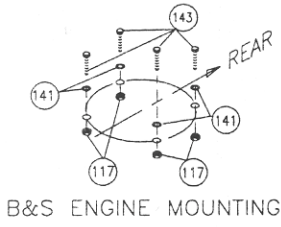

18 PARTS DRAWING

BC2401, BC2401H